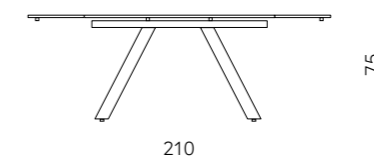

TAVOLO APERTO / OPEN TABLE

Spessore piano 10 mm / Top thickness 10 mm

COLORI / COLOURS

PIANO VETRO TORTORA OPACO
MATT DOVE GRAY GLASS TOP

BASE TORTORA
DOVE GRAY FRAME

PIANO VETRO MARRONE OPACO
MATT BROWN GLASS TOP

BASE MARRONE
BROWN FRAME

PIANO VETRO ANTRACITE OPACO
MATT ANTHRACITE GLASS TOP

BASE ANTRACITE
ANTHRACITE FRAME