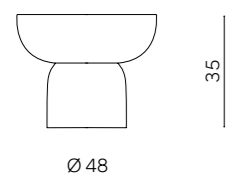

Tosca

Tavolino in microcemento, disponibile in tre varianti colore.

Microcement coffee table, available in three different colors.

Ø 48 H 35 cm

DIMENSIONI / SIZES