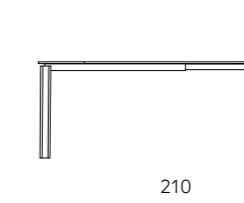

TAVOLO APERTO / OPEN TABLE