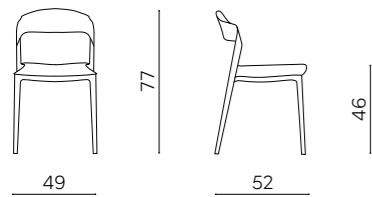

Perla

Sedia in polipropilene impilabile.
Disponibile in diversi colori.

Stackable polypropylene chair.
Available in different colors.

L 49 P 52 H 77 HS 46 cm

DIMENSIONI / SIZES

COLORI / COLOURS

POLIPROPILENE BIANCO
WHITE POLYPROPYLENE

POLIPROPILENE GIALLO
YELLOW POLYPROPYLENE

POLIPROPILENE TORTORA
DOVE GRAY POLYPROPYLENE

POLIPROPILENE NERO
BLACK POLYPROPYLENE