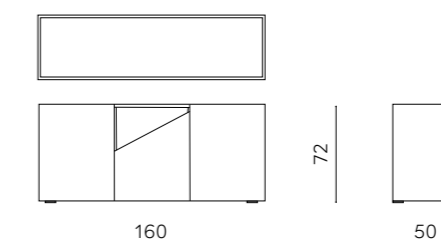

DIMENSIONI / SIZES

COLORI MADIA / COLOURS SIDEBOARD

TORTORA
DOVE GRAY

MARRONE
BROWN

ANTRACITE
ANTHRACITE

COLORI TOP OPZIONALE / COLOURS OPTIONAL TOP

156 x 46 CM

SPECCHIO BRONZO
BRONZE MIRROR

SPECCHIO FUMÈ
SMOKY MIRROR