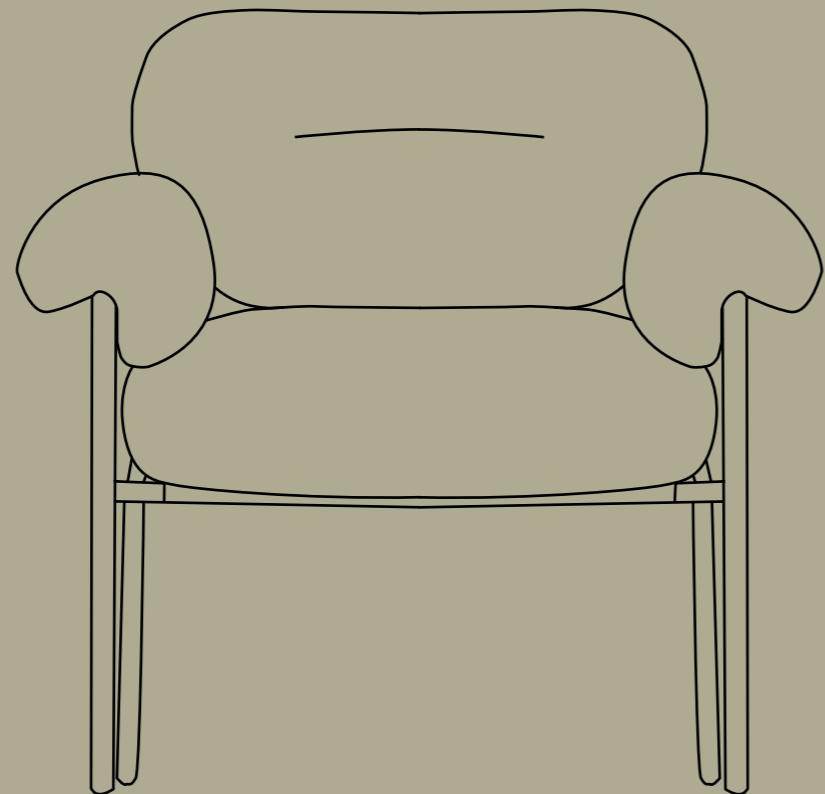

Poltrone / Armchairs