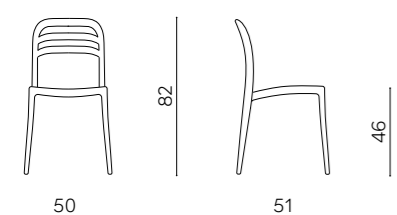

Django

Sedia impilabile in polipropilene.
Disponibile in diversi colori.

Stackable chair in polypropylene.
Available in different colours.

L 50 P 51 H 82 HS 46 cm

DIMENSIONI / SIZES

COLORI / COLOURS

POLIPROPILENE BIANCO
WHITE POLYPROPYLENE

POLIPROPILENE OCRA
OCHER POLYPROPYLENE

POLIPROPILENE ROSSO
RED POLYPROPYLENE

POLIPROPILENE TORTORA
DOVE GRAY POLYPROPYLENE

POLIPROPILENE ANTRACITE
ANTHRACITE POLYPROPYLENE

POLIPROPILENE NERO
BLACK POLYPROPYLENE