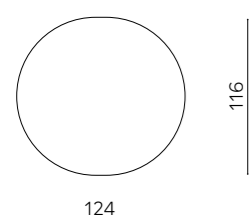

L 124 H 116 cm

DIMENSIONI / SIZES

COLORI / COLOURS

SPECCHIO NATURALE  
NATURAL MIRROR

Specchio Dorian.  
Mensola Numa nero pz 2.

Dorian mirror.  
Numa black shelf 2 pcs.