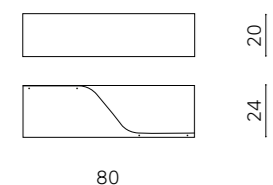

Flow

Mensola da parete realizzata in metallo, costituita da una struttura orizzontale rettangolare, semplice e lineare, resa unica da un elemento centrale ondulato. disponibile in un'unica dimensione e tre varianti colore.

Wall-mounted metal shelf featuring a simple, linear, rectangular horizontal structure, enhanced by a wavy central element. Available in one size and three color options.

L 80 P 20 H 24 cm

DIMENSIONI / SIZES

COLORI / COLOURS

PERLA BEIGE
PEARL BEIGE

BRONZO
BRONZE

NERO
BLACK