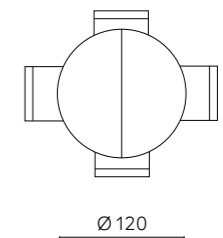

DIMENSIONI / SIZES

TAVOLO CHIUSO / CLOSED TABLE