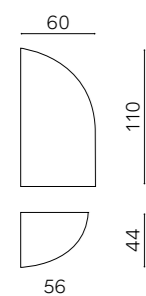

Senna

Specchio a filo lucido con telaio in ABS, retroilluminato con LED 3000K.

Polished edge mirror with ABS frame, backlit with 3000K LED.

L 56 H 44 cm
L 60 H 110 cm

DIMENSIONI / SIZES

COLORI / COLOURS

SPECCHIO NATURALE
NATURAL MIRROR