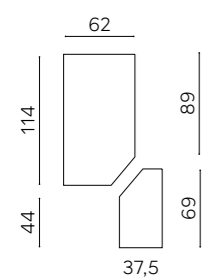

Thalia

Specchio a filo lucido con telaio in ABS.

Polished edge mirror with ABS frame.

L 37,5 H 69 cm

L 62 H 114 cm

DIMENSIONI / SIZES