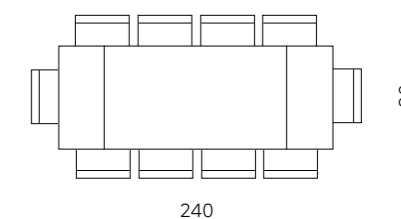

TAVOLO APERTO / OPEN TABLE