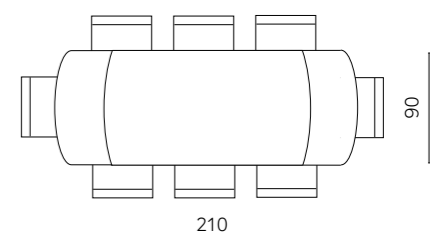

TAVOLO APERTO / OPEN TABLE

Spessore piano 10 mm / Top thickness 10 mm

COLORI / COLOURS

PIANO VETRO TORTORA OPACO
MATT DOVE GRAY GLASS TOP

BASE TORTORA
DOVE GRAY FRAME

PIANO VETRO MARRONE OPACO
MATT BROWN GLASS TOP

BASE MARRONE
BROWN FRAME

PIANO VETRO ANTRACITE OPACO
MATT ANTHRACITE GLASS TOP

BASE ANTRACITE
ANTHRACITE FRAME