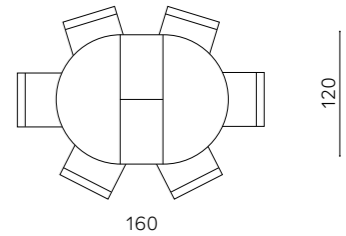

TAVOLO APERTO / OPEN TABLE