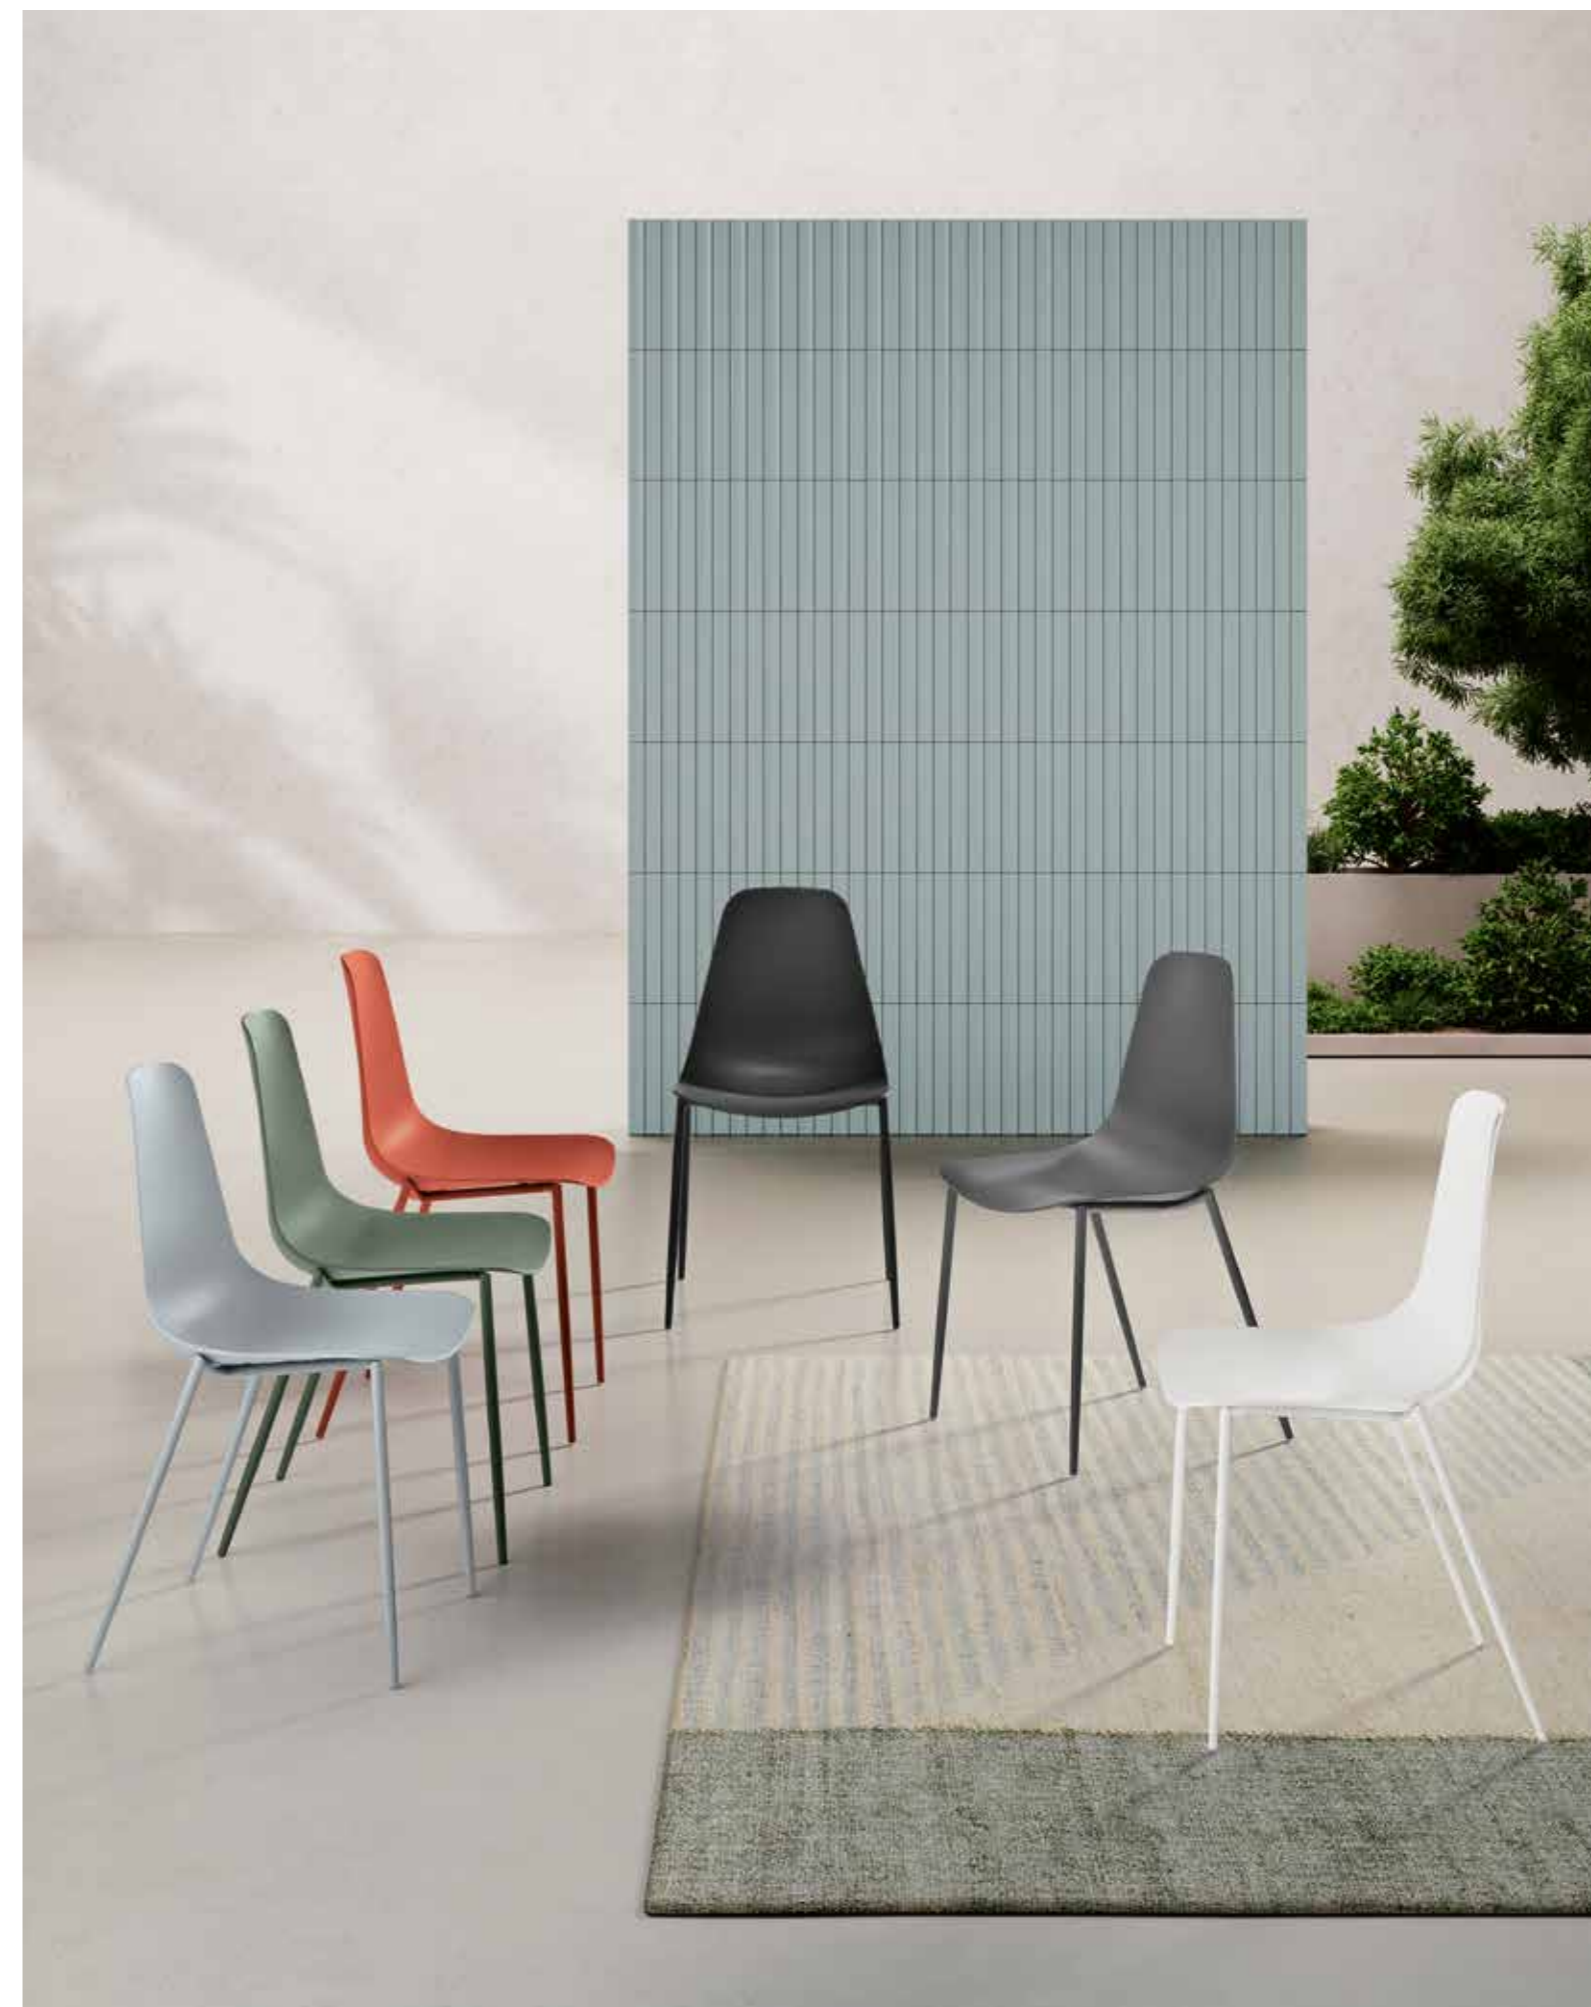

Luana

Sedia in polipropilene con gambe in metallo verniciato. Disponibile in diversi colori.

Chair in polypropylene with painted metal base. Available in different colours.

L 46 P 51 H 88 HS 50 cm

DIMENSIONI / SIZES

COLORI / COLOURS