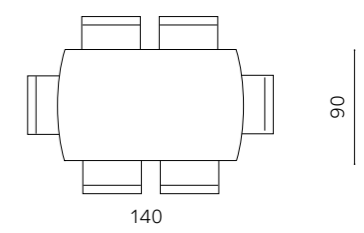

DIMENSIONI / SIZES

TAVOLO CHIUSO / CLOSED TABLE