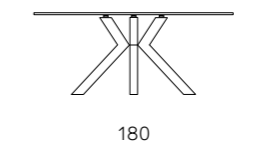

180 cm

Spessore piano 10 mm / Top thickness 10 mm

COLORI / COLOURS

PIANO IN VETRO TRASPARENTE
TRASPARENT GLASS TOP

BASE NERO
BLACK FRAME

PIANO IN VETRO FUMÈ
SMOKY GLASS TOP

BASE NERO
BLACK FRAME