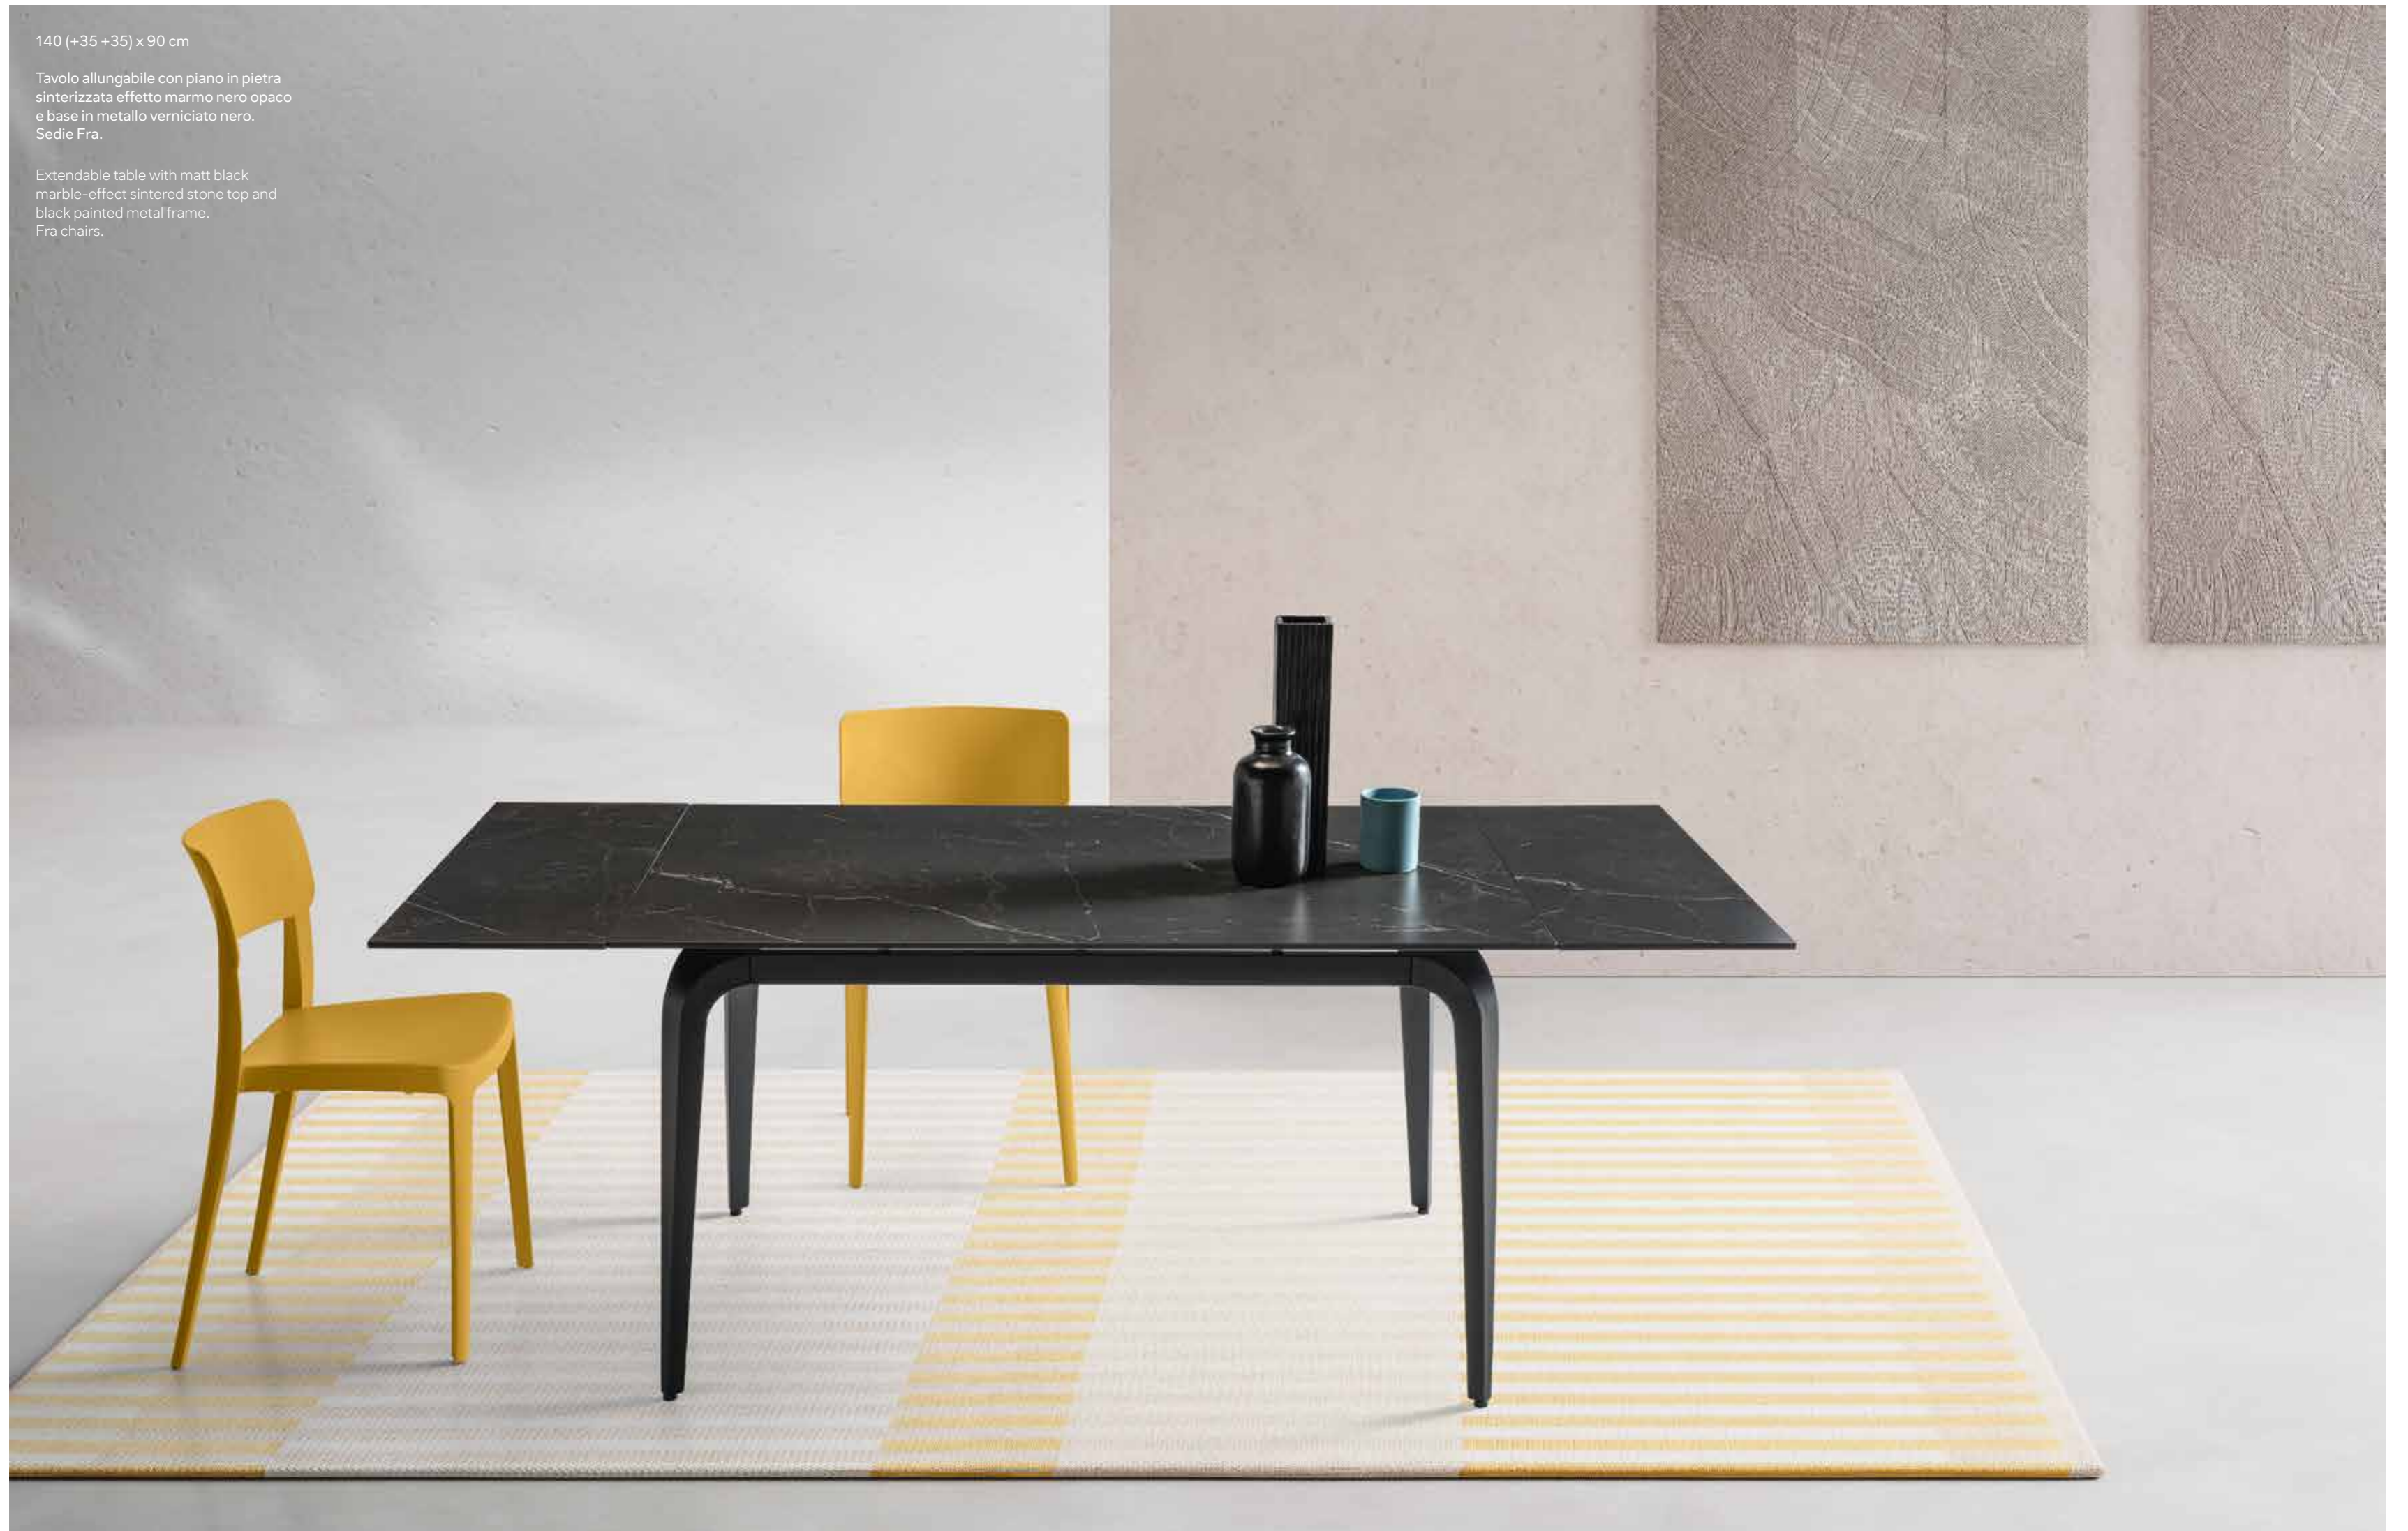

140 (+35 +35) x 90 cm

Tavolo allungabile con piano in pietra sinterizzata effetto marmo nero opaco e base in metallo verniciato nero. Sedie Fra.

Extendable table with matt black marble-effect sintered stone top and black painted metal frame. Fra chairs.