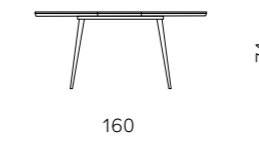

TAVOLO APERTO / OPEN TABLE