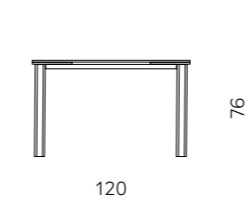

DIMENSIONI / SIZES

120 cm TAVOLO CHIUSO / CLOSED TABLE