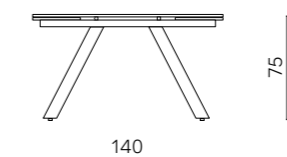

DIMENSIONI / SIZES

TAVOLO CHIUSO / CLOSED TABLE