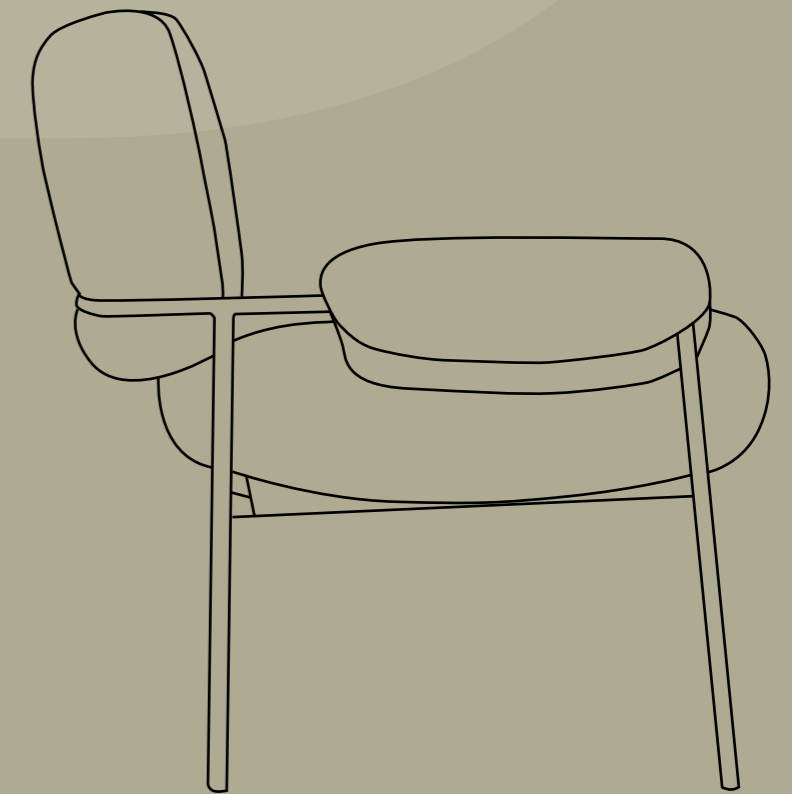

Poltrone / Armchairs