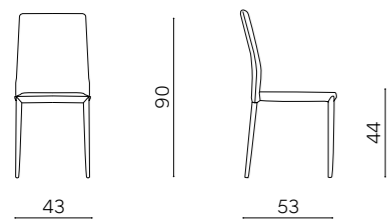

Magic

Sedia imbottita in similpelle con struttura in metallo rivestita. Disponibile in diversi colori.

Upholstered chair in leatherette with metal covered frame. Available in different colors.

L 43 P 53 H 90 HS 44 cm

DIMENSIONI / SIZES

COLORI / COLOURS

SIMILPELLE BIANCO
WHITE LEATHERETTE

STRUTTURA SIMILPELLE BIANCO
WHITE LEATHERETTE FRAME

SIMILPELLE TORTORA
DOVE GRAY LEATHERETTE

STRUTTURA SIMILPELLE TORTORA
DOVE GRAY LEATHERETTE FRAME

SIMILPELLE VERDE
GREEN LEATHERETTE

STRUTTURA SIMILPELLE VERDE
GREEN LEATHERETTE FRAME

SIMILPELLE ANTRACITE
ANTHRACITE LEATHERETTE

STRUTTURA SIMILPELLE ANTRACITE
ANTHRACITE LEATHERETTE FRAME

SIMILPELLE TESTA DI MORO
DARK BROWN LEATHERETTE

STRUTTURA SIMILPELLE TESTA DI MORO
DARK BROWN LEATHERETTE FRAME