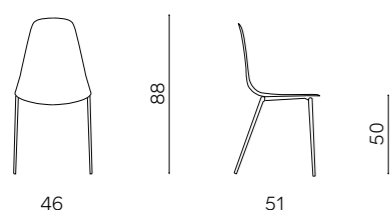

# Luana

Sedia in polipropilene con gambe in metallo verniciato. Disponibile in diversi colori.

Chair in polypropylene with painted metal base. Available in different colours.

L 46 P 51 H 88 HS 50 cm

DIMENSIONI / SIZES