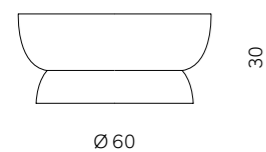

Sisto

Tavolino in microcemento, disponibile in tre varianti colore.

Microcement coffee table, available in three different colors.

Ø 60 H 30 cm

DIMENSIONI / SIZES

COLORI / COLOURS

MICROCEMENTO BIANCO
WHITE MICRO-CEMENT

MICROCEMENTO RUGGINE
RUST MICRO-CEMENT

MICROCEMENTO GRIGIO
GRAY MICRO-CEMENT