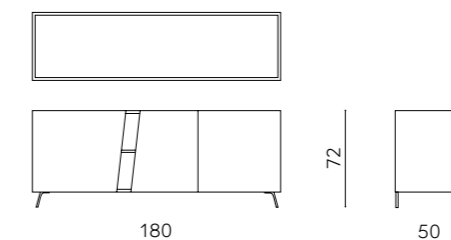

DIMENSIONI / SIZES

COLORI MADIA / COLOURS SIDEBOARD

COLORI TOP OPZIONALE / COLOURS OPTIONAL TOP

176 x 46 CM