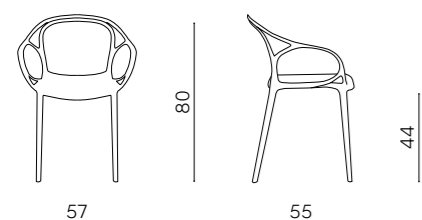

# Hug

Sedia in polipropilene,  
disponibile in diversi colori.

Polypropylene chair, available  
in different colors.

L 57 P 55 H 80 HS 44 cm

DIMENSIONI / SIZES

COLORI / COLOURS