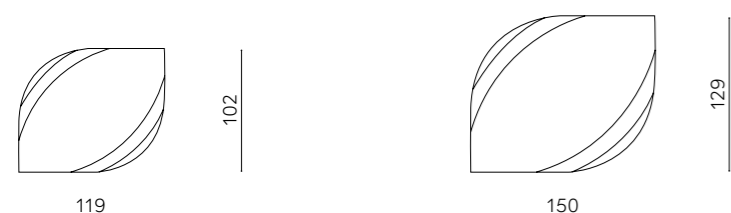

Jonas

Specchio dalla forma morbida, attraversato da sottili incisioni curve. Disponibile in due dimensioni e in due varianti colore.

Softly shaped mirror, crossed by thin curved incisions. Available in two color variants and two sizes.

L 119 H 102 cm

L 150 H 129 cm

DIMENSIONI / SIZES

COLORI / COLOURS

SPECCHIO NATUTALE
NATURAL MIRROR

SPECCHIO BRONZO
BRONZE MIRROR