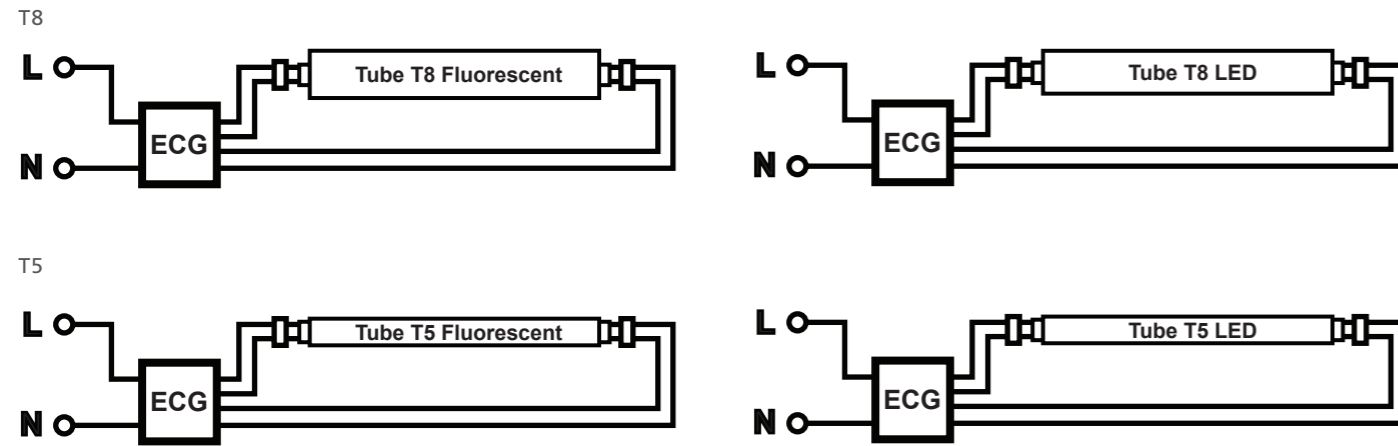

Installation instructions

Electronic HF ballast

Compatible products

- ToLEDo Superia T8 Universal V2
- ToLEDo T8 Universal
- ToLEDo Superia T5 ECG V2