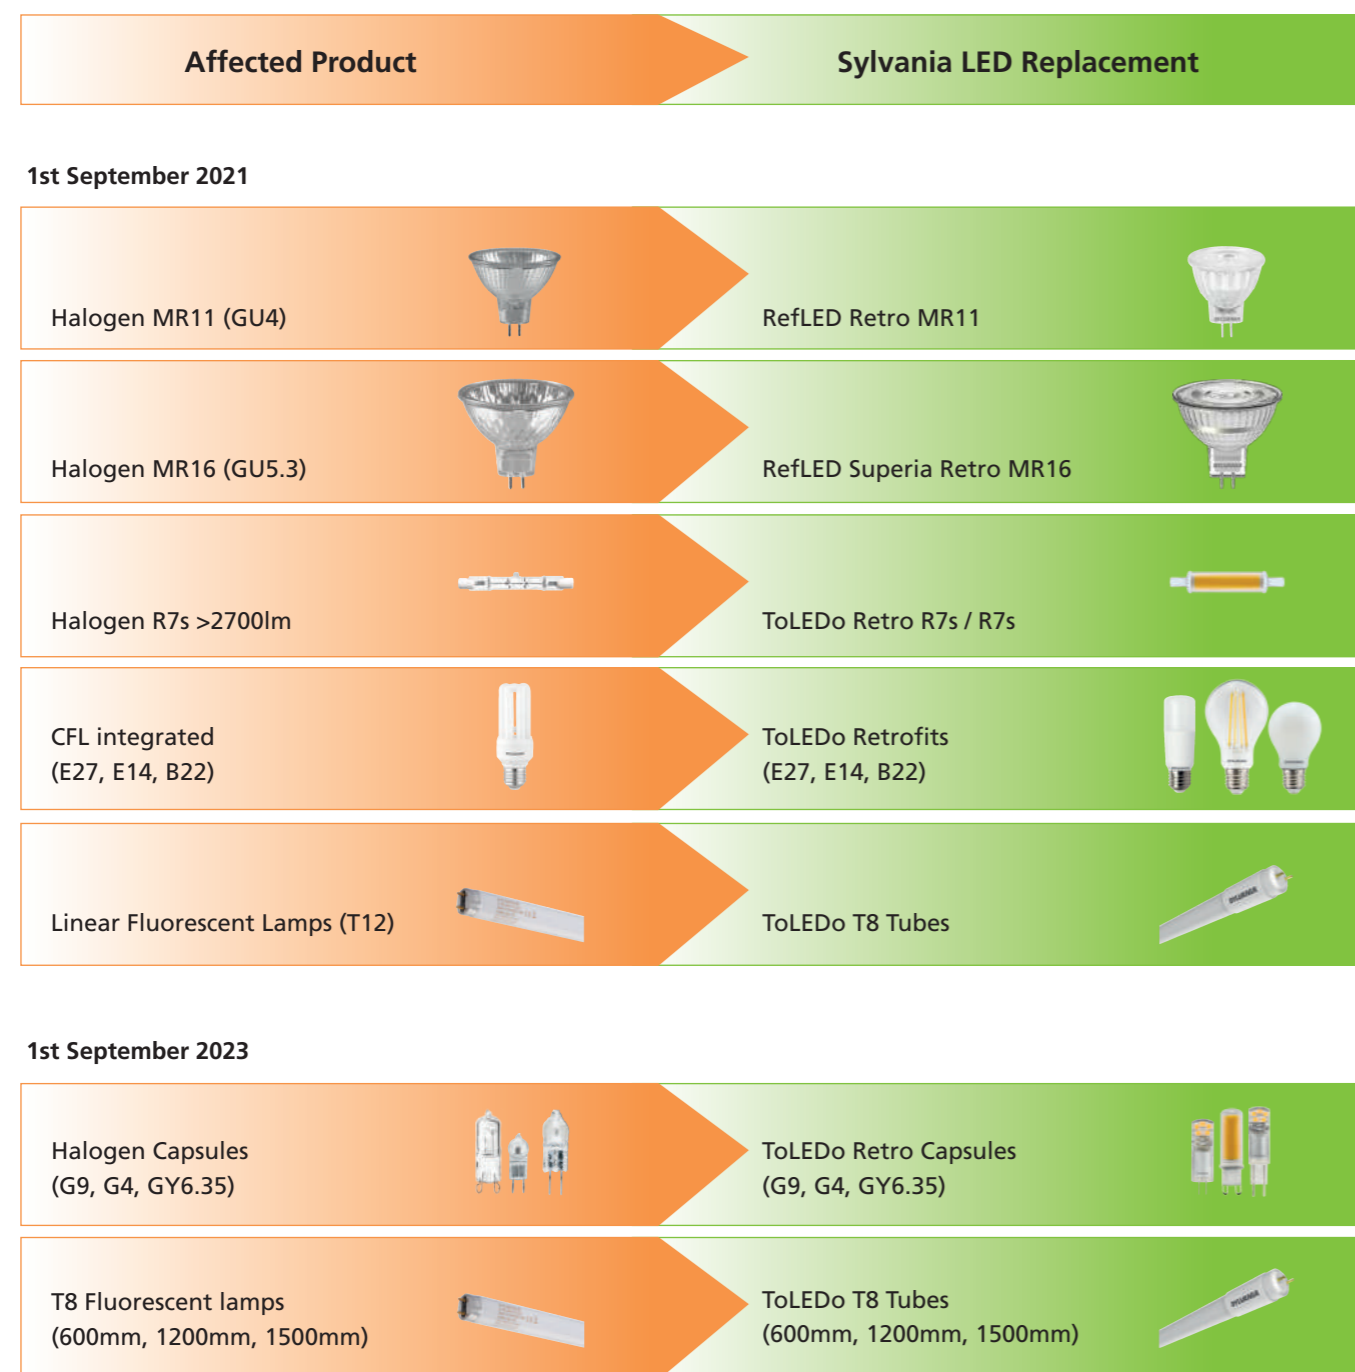

new energy label regulation is applicable only for light sources, and each light source will be given an energy rating between A and G. The product characteristics of each light source will be published on the EPREL (European Product Database for Energy Labelling) database, with an easy access QR code displayed on packaging that links the end-user to this data. In line with the higher performance threshold, certain existing lighting technologies no longer comply and will be banned.

Environment and sustainability are at the core of the new Single Lighting Regulations and Energy Label Regulations. The most visible change is the recalibration of the energy rating scale that is displayed on the packaging. In an important adjustment, regulators have adopted a new scale to allow for a wider scope of efficiency performance. The current A++ classification will now score a mid-table 'E' within a revised A to G range. This will help the strive for even greater efficiency and integrate the

principle of circular economy in product development. Lighting products classified as 'containing products' will no longer require an energy label and are expected to have the features of replaceability and refurbishment, either by the end customer or a qualified electrician, where necessary.

Phase Out Timetable