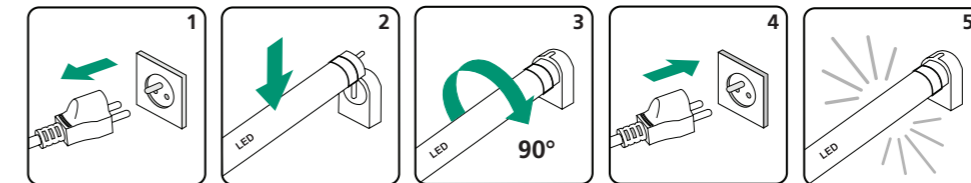

Simple 5 step process: (220-240V AC)

Warning: The mains input side (marked 'AC Input' on the end-cap) should be facing the lamp holder with mains connection otherwise the internal fuse of the tube could be damaged.