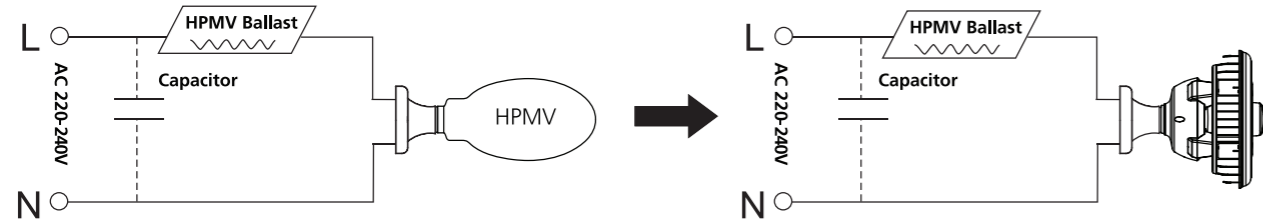

Installation instructions

ToLEDo™ Performer

Magnetic / CCG ballast

High Pressure Mercury Vapour (HPMV) Magnetic (CCG) ballast