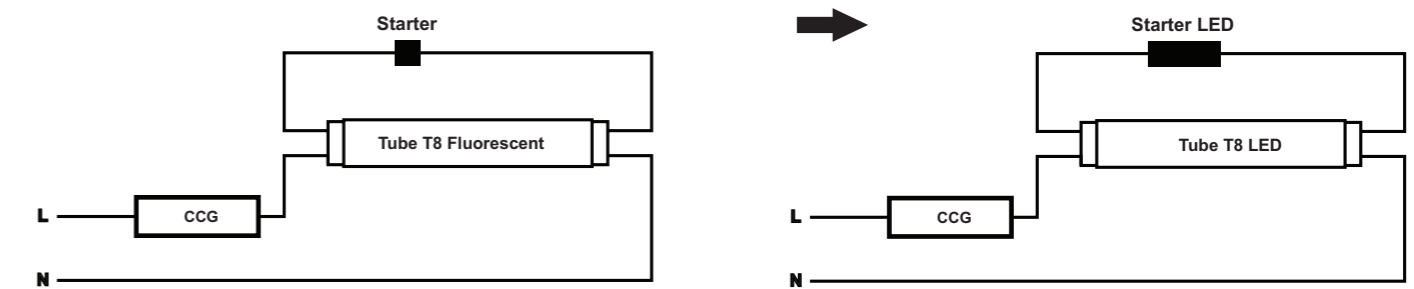

Magnetic/ CCG ballast

Compatible products

- ToLEDo Superia T8 Universal V2
- ToLEDo T8 Universal
- ToLEDo Superia T8 V6
- ToLEDo T8 V6
- ToLEDo T8 V3
- ToLEDo T8 V4 specials