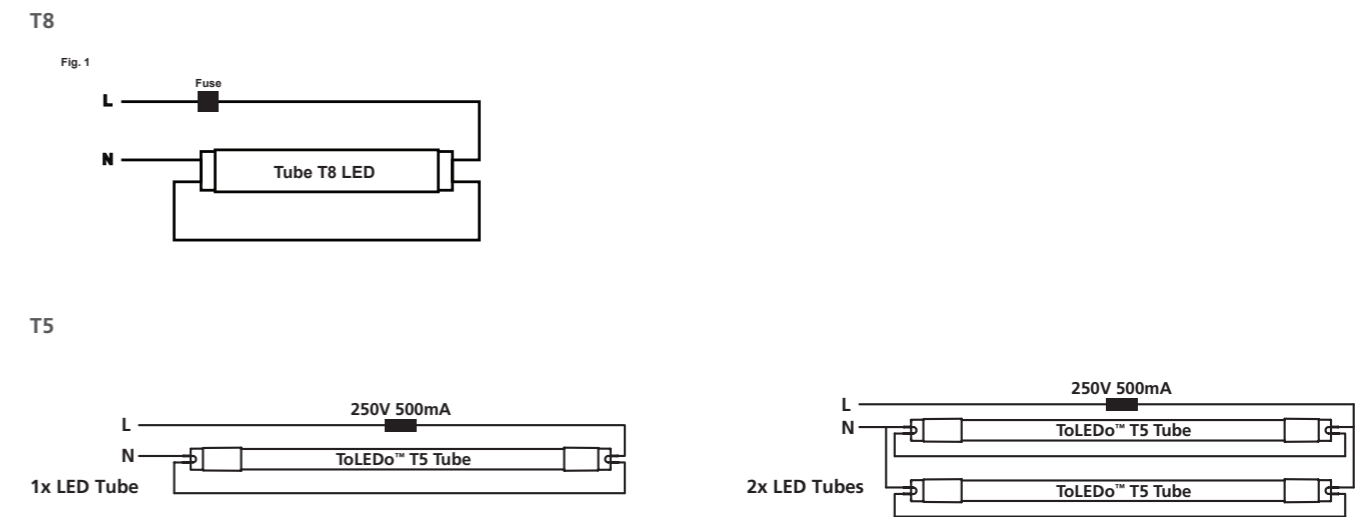

Installation instructions

Electronic HF ballast

Compatible products

- ToLEDo Superia T8 Universal V2
- ToLEDo T8 Universal
- ToLEDo Superia T5 ECG V2

Simple 7 step process: (electronic ballast)

1. Turn off power
2. Rotate the tube 90° anti-clockwise
3. Remove the existing fluorescent lamp
4. Insert Sylvania LED T8 tube
5. Secure it in position by turning the tube 90° clockwise
6. Switch on the power supply
7. Check for proper operation

Installation instructions

220-240V AC/Direct Mains

Compatible products

- ToLEDo Superia T5 AC
- ToLEDo Superia T8 Universal V2
- ToLEDo T8 Universal
- ToLEDo Superia T8 V6
- ToLEDo T8 V6
- ToLEDo T8 V4 specials
- ToLEDo T8 V3

Simple 5 step process: (220-240V AC)

Warning: The mains input side (marked 'AC Input' on the end-cap) should be facing the lamp holder with mains connection otherwise the internal fuse of the tube could be damaged.

1. Turn off power
2. Insert Sylvania LED T8/T5 tube
3. Secure it in position by turning the tube 90° clockwise
4. Switch on the power supply
5. Check for proper operation