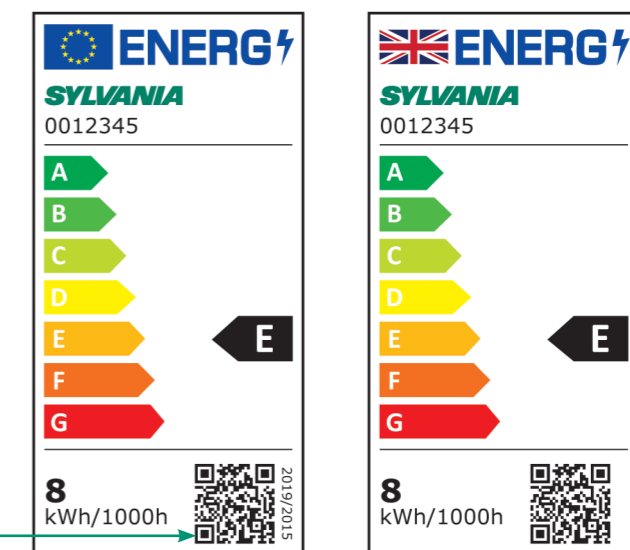

## Energy Label Evolution

Valid until 31st August 2021

The new revised energy scale to drive towards higher efficiency. Energy classes A++ to E become A to G.

New: QR code links to EPREL database.

Valid from 1st September 2021