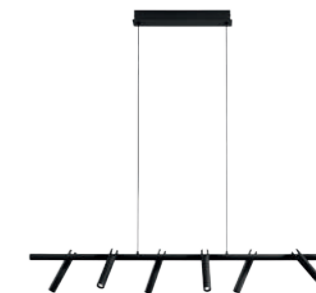

pag. 32

NEW Teddy

pag. 44

NEW Tenua