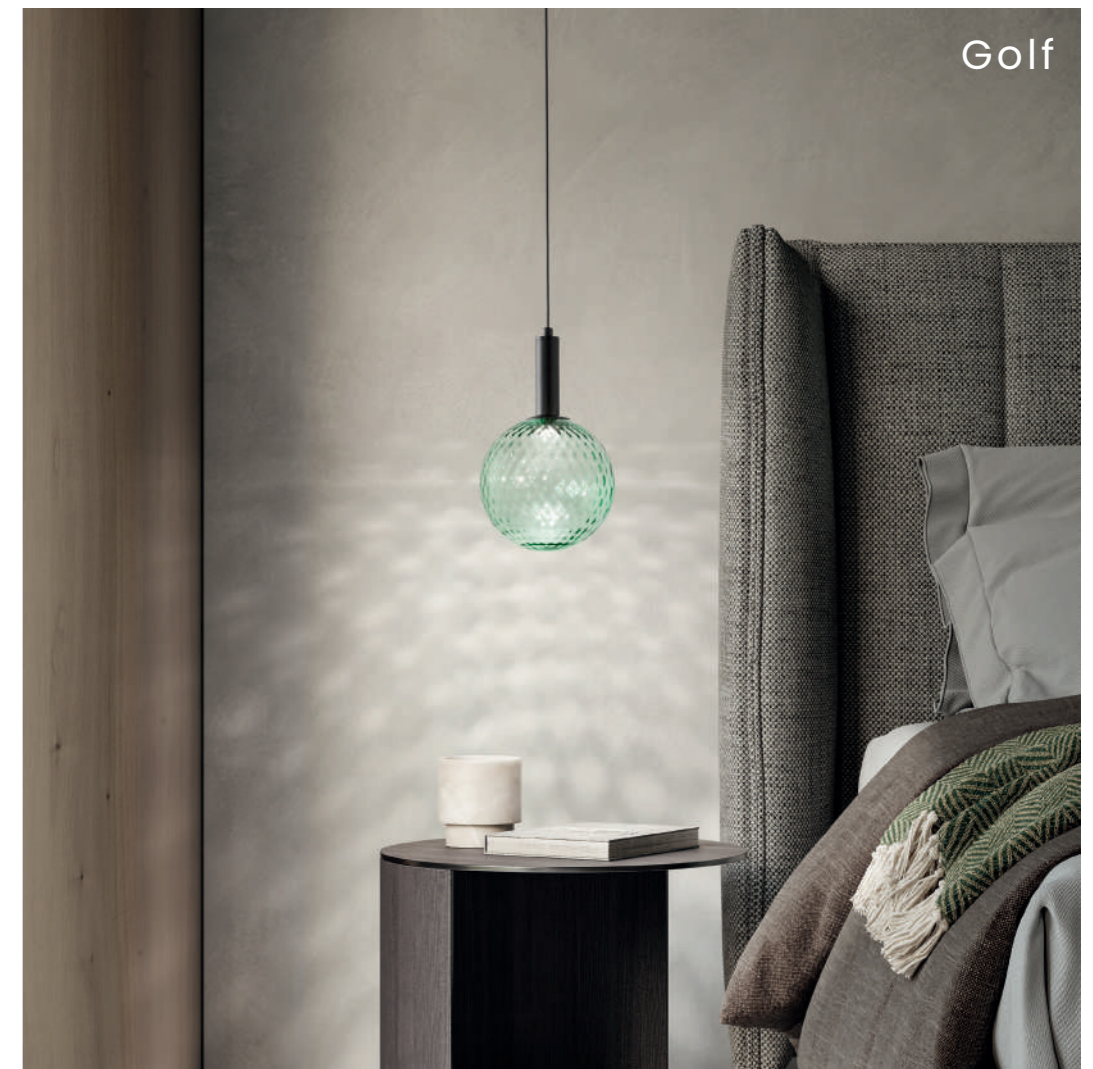

compatibile con vetro da 13 e 18 cm
compatible with 13 or 18 cm glass

power: 6 x 12W
voltage: 220-240V
light temperature: 3000K
actual lumens: 3847LM
dimmer: N/A

5,9 Kg 0,034 m³

vetri
glasses

Vetro piccolo Ø 13 cm
Small glass Ø 13 cm

Vetro grande Ø 18 cm
Large glass Ø 18 cm

Golf

Sospensione LED diametro 30 cm, in metallo verniciato e vetro soffiato con decorazione balloton. Disponibile in diversi colori e finiture. Cavi regolabili.
 LED suspension, diameter 30 cm, in painted metal and blown glass with balloton decoration. Available in different colours and finishes. Adjustable cables.