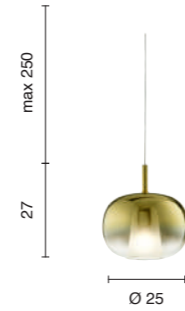

Thelma

Collezione modulare basata su tre forme di vetro soffiato, caratterizzate da un doppio strato in vetro. Tappino in materiale polimerico per stabilizzare il cavo in posizione centrale. Compatibile con le nostre basi per soffitto ed accessori fermacavo che consentono di creare soluzioni personalizzate. Cavi regolabili.

Modular collection based on three shapes of blown glass, characterised by a double layer of glass. Polymer cap to stabilise the cable in a central position. Compatible with our ceiling bases and cable clamp accessories, allowing you to create customised solutions. Adjustable cables.

colore vetri e filo
glass and wire colours

- vetro trasparente con filo trasparente
  transparent glass with transparent wire
- vetro fumé con filo trasparente
  smoky glass with transparent wire
- vetro ambra con filo trasparente
  amber glass with transparent wire
- vetro verde con filo trasparente
  green glass with transparent wire
- vetro oro con filo trasparente
  gold glass with transparent wire
- vetro rame con filo trasparente
  copper glass with transparent wire

sorgente luminosa
light source

E27
lampadine non incluse
light bulbs not included

Base non inclusa ed acquistabile separatamente.
Base not included and can be purchased separately.

sospensione
suspension

NEW

€ 91,00

SO.THELMA/2-TRASPA
METEL: **OSO0349**

€ 99,00

SO.THELMA/2-FUME
METEL: **OSO0350**
SO.THELMA/2-AMBRA
METEL: **OSO0351**
SO.THELMA/2-VERDE
METEL: **OSO0419**

€ 119,00

SO.THELMA/2-ORO
METEL: **OSO0401**
SO.THELMA/2-RAME
METEL: **OSO0402**

power: 1 x E27 max 15W
voltage: 220-240V

sospensione
suspension

NEW

€ 91,00

SO.THELMA/1-TRASPA
METEL: **OSO0352**

€ 99,00

SO.THELMA/1-FUME
METEL: **OSO0353**
SO.THELMA/1-AMBRA
METEL: **OSO0354**
SO.THELMA/1-VERDE
METEL: **OSO0418**

€ 119,00