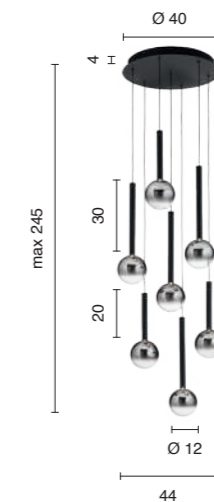

- IP20
- CRI > 80
- 5,5 Kg
- 0,056 m³

led

Golf / Golf maxy

new

Golf maxi

Sospensione LED diametro 30 cm, in metallo verniciato e vetro soffiato con decorazione balloton. Disponibile in diversi colori e finiture. Cavi regolabili.
LED suspension, diameter 30 cm, in painted metal and blown glass with balloton decoration. Available in different colours and finishes. Adjustable cables.