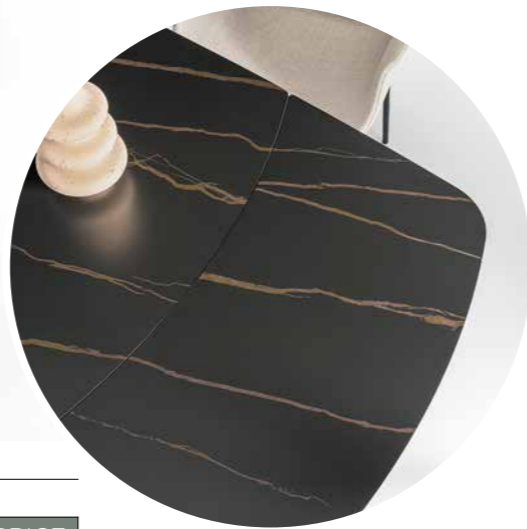

King allungabile

Tavolo allungabile in pietra sinterizzata effetto marmo con due allunghe da 40 cm, base in metallo verniciato.

Extendable table in marble-effect sintered stone with two 40 cm extensions, painted metal base.

Chiuso L 200 P 100 H 78 cm - Aperto L 280 P 100 H 78 cm

CODICI E COLORI / CODES AND COLOURS		PREZZO / PRICE
KING280/CALAC.ORO PIANO MARMO CALACATTA ORO LUCIDO / BASE MARRONE - GLOSSY CALACATTA GOLD MARBLE TOP / BROWN BASE	2.160,00	
KING280/M.TRAVERT PIANO MARMO TRAVERTINO OPACO / BASE PERLA BEIGE MATT TRAVERTINE MARBLE TOP / PEARL BEIGE BASE	2.160,00	
KING280/NERO.PORT PIANO MARMO NERO PORTO ORO OPACO / BASE NERO MATT BLACK PORT GOLD MARBLE TOP / BLACK BASE	2.160,00