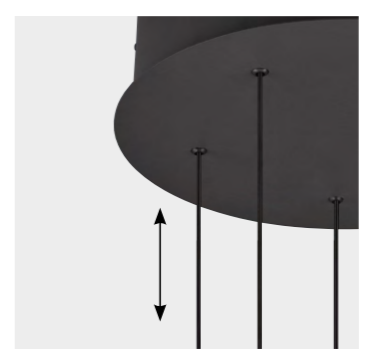

LIFT ME
Höhenverstellung ohne
Gegengewicht.
Height adjustment without
counterweight.
↑ 80 - 2000 mm