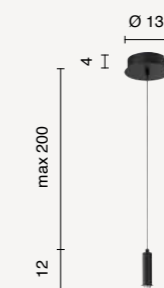

sospensione
suspension

BASE/GOLF-1LUCE

compatibile con vetro piccolo e vetro grande
compatible with small glass and large glass

power: 1 x 12W
voltage: 220-230V
light temperature: 3000K
nominal lumens: 1130LM
effective lumens: 790LM
dimmer: N/A