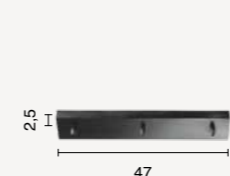

Thelma Bella

Queste due collezioni permettono di creare delle soluzioni multiple a composizione libera, nei colori e nelle forme, basta scegliere gli elementi da assemblare e acquistare le nostre basi per sospensioni multiple. These two collections allow you, in colours and shapes, to freely create multiple composition solutions. Just choose the elements you want to purchase and assemble our bases for multiple suspensions.

Thelma pag. 4

colore vetri e filo
glass and wire colours

- vetro trasparente con filo trasparente
  transparent glass with transparent wire
- vetro fumé con filo trasparente
  smoky glass with transparent wire
- vetro ambra con filo trasparente
  amber glass with transparent wire

Bella pag. 12

colore montatura, vetri e filo
frame, glass and wire colours

- nero
  black vetro trasparente / vetro trasparente con filo nero
  transparent glass / transparent glass with black wire
- nero
  black vetro trasparente / vetro fumé con filo nero
  transparent glass / smoky glass with black wire
- nero
  black vetro trasparente / vetro ambra con filo nero
  transparent glass / amber glass with black wire
- nero
  black vetro trasparente / vetro oro con filo nero
  transparent glass / gold glass with black wire
- nero
  black vetro trasparente / vetro rame con filo nero
  transparent glass / copper glass with black wire

Basi Canopy

Le nostre basi per sospensioni minimal multiple permettono di creare soluzioni personalizzate, scegliendo tra le due collezioni nella pagina precedente e combinando tra loro gli elementi. Basi disponibili nei seguenti colori e dimensioni. Our bases for multiple suspensions allow you to create customised solutions by choosing among the two collections on the previous page and combining the elements. Bases are available in the following colours and sizes.