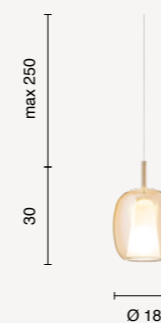

sospensione
suspension
SO.THELMA/3-TRASP
SO.THELMA/3-FUMÈ
SO.THELMA/3-AMBRA
power: 1 x E14
voltage: 220-230V