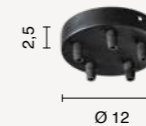

colore montatura
frame color

-  bianco
white
-  oro
gold
-  nero
black

base
canopy
BASE/3-BIANCO
BASE/3-ORO
BASE/3-NERO

base
canopy
BASE/TOND-3ORO
BASE/TOND-3NERO

base
canopy
BASE/1-BIANCO
BASE/1-ORO
BASE/1-NERO