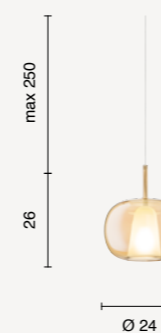

sospensione
suspension
SO.THELMA/2-TRASP
SO.THELMA/2-FUMÈ
SO.THELMA/2-AMBRA
power: 1 x E14
voltage: 220-230V