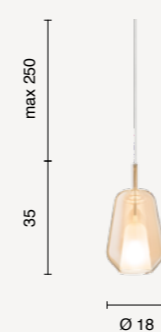

colore vetri e filo
glass and wire colours

- **vetro trasparente con filo trasparente**
  transparent glass with transparent wire
- **vetro fumé con filo trasparente**
  smoky glass with transparent wire
- **vetro ambra con filo trasparente**
  amber glass with transparent wire

Scopri le soluzioni personalizzabili
con le nostre basi per sospensioni
multiple a pagina 21
Discover our customisable solutions
with our bases for multiple suspensions
on page 21

sospensione
suspension
SO.THELMA/1-TRASP
SO.THELMA/1-FUMÈ
SO.THELMA/1-AMBRA
power: 1 x E14
voltage: 220-230V