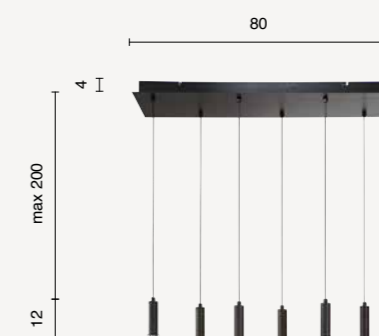

sospensione
suspension

BASE/GOLF-6R-LUCI

compatibile con vetro piccolo e vetro grande
compatible with small glass and large glass

power: 6 x 12W
voltage: 220-230V
light temperature: 3000K
nominal lumens: 6780LM
effective lumens: 4740LM
dimmer: N/A