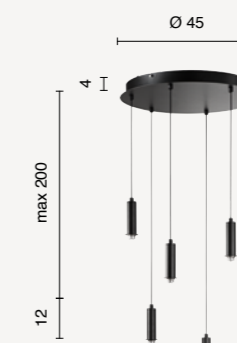

sospensione
suspension

BASE/GOLF-6LUCI

compatibile con vetro piccolo e vetro grande
compatible with small glass and large glass

power: 6 x 12W
voltage: 220-230V
light temperature: 3000K
nominal lumens: 6780LM
effective lumens: 4740LM
dimmer: N/A