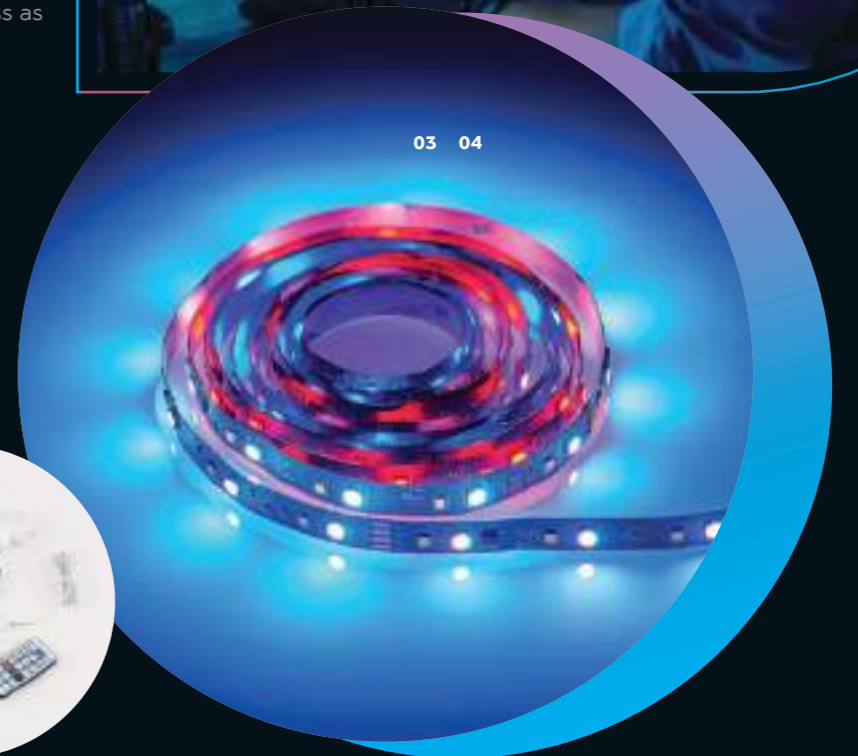

55"
TV

01

SCREEN

Kunststoff, Schwarz · plastic, black

Erlebe ein völlig neues TV- oder PC-Erlebnis, indem Du mit unserem Ambiente LED Stripe in eine andere Dimension eintauchst! Mit RGB Light hast Du die Möglichkeit, die Farbe Deiner Beleuchtung jederzeit zu ändern und das Licht nach Bedarf zu dimmen - all dies bequem über die mitgelieferte Fernbedienung. Die integrierten Audiosensoren passen die Lichteffekte perfekt an Deine Musik oder den Sound an. Und mit der einfachen Stromversorgung über USB ist der Anschluss spielend einfach!

Experience a whole new TV or PC experience by immersing yourself in another dimension with our Ambiente LED Stripe! Using our RGB Light, you can change the colour of your lighting at any time and dim the light as required - all conveniently using the remote control supplied. The integrated audio sensors perfectly adjust the lighting effects to your music or sound. And with the simple power supply via USB, connecting is easy as one, two, three!

21"
Monitor

02

01 R65593102
↓ 0,3 cm ↔ 300 cm ↗ 1 cm
incl. 1 x SMD - LED 6,5 W

02 R65591102
↓ 0,3 cm ↔ 120 cm ↗ 1 cm
incl. 1 x SMD - LED 2,5 W

GAMING

Tauche ein in ein ultimatives Gaming-Erlebnis mit dem dynamischen LED-RGB-Stripe RACER. Die eingebauten Audiosensoren synchronisieren die Lichteffekte mit der Musik oder dem Sound Deines Spiels, wodurch eine immersive Atmosphäre entsteht. Zusätzlich kannst Du die Helligkeit nach Belieben dimmen und den Stripe individuell kürzen.

Immerse yourself in the ultimate gaming experience with the RACER dynamic LED RGB stripe. The built-in audio sensors synchronise the lighting effects with the music or sound of your game, creating an immersive atmosphere. In addition, you can dim the brightness as desired and shorten the stripe individually.

03 04

RACER